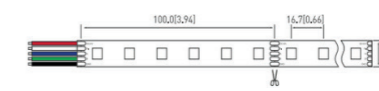

Product information	
Input voltage	24V
Reel length	5m 4m
Width	10mm 12mm
Max. connection length	5m 4m
LED/m	84/m
Power/m	13,44W/m 19,2W/m
Cutttable length	Cutttable every 6LEDs
Min. cuttable length	71,5mm

Photometrics			
CCT	RGB+2700K	RGB+ 3000K	RGB+ 4000K
Lumen/meter	550lm/m	700lm/m	
CRI	CRI>90		
Beam angle	120°