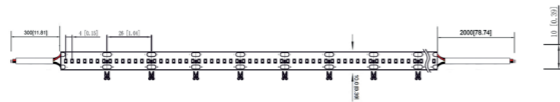

## Trivi LED strip Designer series

Product information	
Input voltage	24V
Reel length	4m
Width	10mm
Max. connection length	4m
Cutttable length	7 LEDs (26,3mm)
LED/m	266LED's/m
Power/m	16,42W/m

Photometrics	
CCT	1800K/2200K/2500K/2700K/3000K/3500K/4000K
Lumen/m	975lm/m - 1445lm/m
CRI	CRI>90
Beam angle	120°

### Trivi - LED strip Performer series CRI>90

Article No.	Product name	CCT	W/m	Lm/m	LED's/m
2.21.1598	Trivi - LED strip Designer series	1800K	16,42W/m	975lm/m	266LED's/m
Article No.	Product name	CCT	W/m	Lm/m	LED's/m
2.21.1599	Trivi - LED strip Designer series	2200K	16,42W/m	1167lm/m	266LED's/m
Article No.	Product name	CCT	W/m	Lm/m	LED's/m
2.21.1600	Trivi - LED strip Designer series	2500K	16,42W/m	1379lm/m	266LED's/m
Article No.	Product name	CCT	W/m	Lm/m	LED's/m
2.21.1601	Trivi - LED strip Designer series	2700K	16,42W/m	1296lm/m	266LED's/m
Article No.	Product name	CCT	W/m	Lm/m	LED's/m
2.21.1602	Trivi - LED strip Designer series	3000K	16,42W/m	1413lm/m	266LED's/m
Article No.	Product name	CCT	W/m	Lm/m	LED's/m
2.21.1603	Trivi - LED strip Designer series	3500K	16,42W/m	1445lm/m	266LED's/m
Article No.	Product name	CCT	W/m	Lm/m	LED's/m
2.21.1604	Trivi - LED strip Designer series	4000K	16,42W/m	1435lm/m	266LED's/m

## Rius LED strip RGBW

Product information	
Input voltage	24V
Reel length	5m 4m
Width	10mm 12mm
Max. connection length	5m 4m
LED/m	84/m
Power/m	13,44W/m 19,2W/m
Cutttable length	Cutttable every 6LEDs
Min. cuttable length	71,5mm